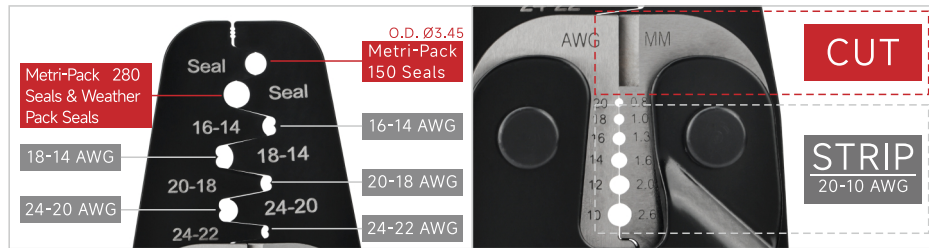

Behind the new look we are still the same company and team dedicated to providing you the best possible quality and solution.

iCrimp
FOCUS ON CABLE & PIPE TOOLS

GENERAL INFORMATION

PART NO.	FUNCTIONS	CAPACITY	APPLICATIONS
IWC-1424A	Crimp	AWG 14-24 0.2-2.0mm ²	Open Barrel / Deutsch Stamped Terminal
IWC-1424B	Crimp	AWG 14-24 0.2-2.0mm ²	Weather Pack Metri-Pack
IWC-1424AN	Crimp	AWG 14-24 0.2-2.0mm ²	Open Barrel / Deutsch Stamped Terminal
IWC-1424AB	Cut, Strip, Crimp	AWG 14-24 0.2-2.0mm ²	Weather Pack Metri-Pack

JAW PARAMETERS

OPERATION GUIDANCE