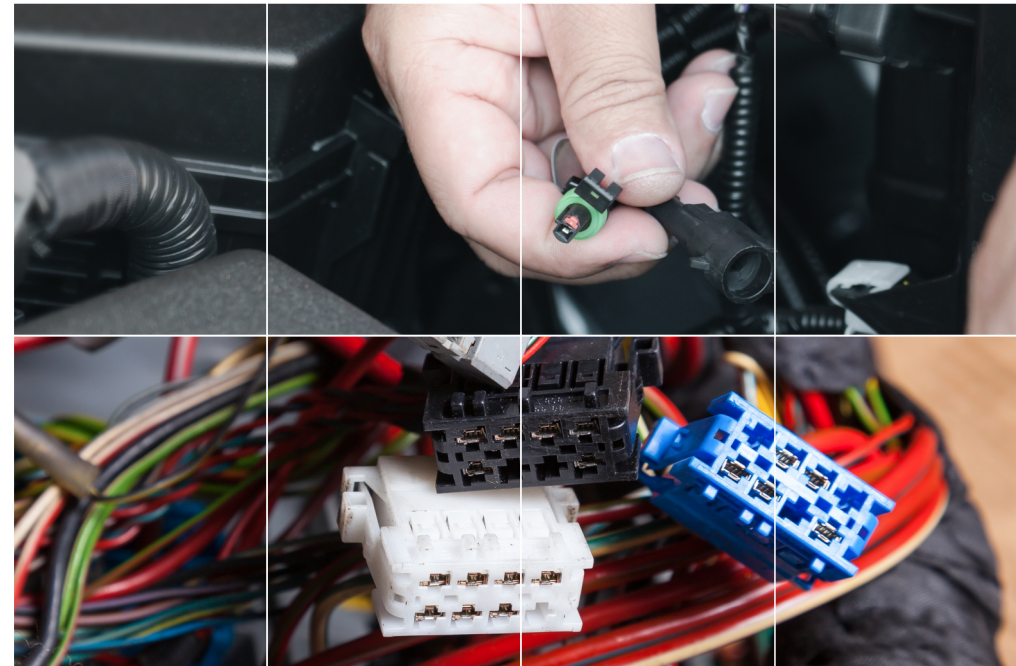

PRODUCT MANUAL

IWC Series

AUTOMOTIVE CONNECTOR CRIMPERS

WEATHER PACK, METRI PACK, DEUTSCH, OPEN BARREL TERMINALS

MANUFACTURER:

ZHEJIANG IWISS ELECTRIC CO.,LTD
(IWISS TOOLS CO.,LTD)

Add: No. 2789, Liule Road, Yueqing, Zhejiang, 325600, China.

Rebrand Notice

Both IWISS® and iCrimp® brands are known as members of Zhejiang IWISS Electric Co.,Ltd. We're pleased to inform you that the company is now taking the opportunity to consolidate two brands into one(iCrimp) in order to better communicate the breadth of expertise that the company represents.

Behind the new look we are still the same company and team dedicated to providing you the best possible quality and solution.

iCrimp
FOCUS ON CABLE & PIPE TOOLS

GENERAL INFORMATION

PART NO.	FUNCTIONS	CAPACITY	APPLICATIONS
IWC-1424A	Crimp	AWG 14-24 0.2-2.0mm ²	Open Barrel / Deutsch Stamped Terminal
IWC-1424B	Crimp	AWG 14-24 0.2-2.0mm ²	Weather Pack Metri-Pack
IWC-1424AN	Crimp	AWG 14-24 0.2-2.0mm ²	Open Barrel / Deutsch Stamped Terminal
IWC-1424AB	Cut, Strip, Crimp	AWG 14-24 0.2-2.0mm ²	Weather Pack Metri-Pack