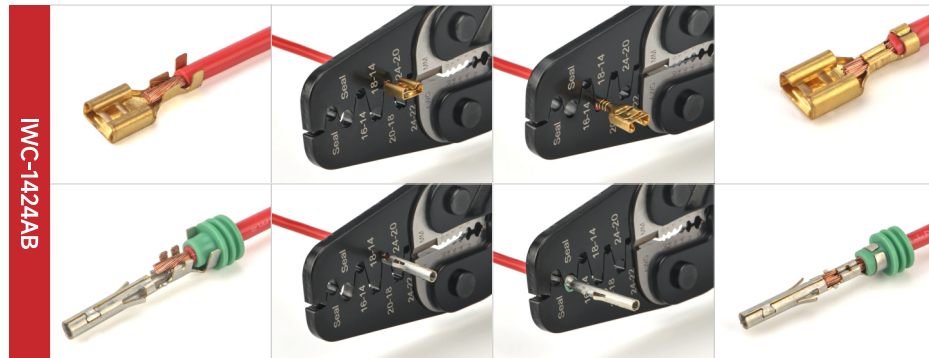

JAW PARAMETERS